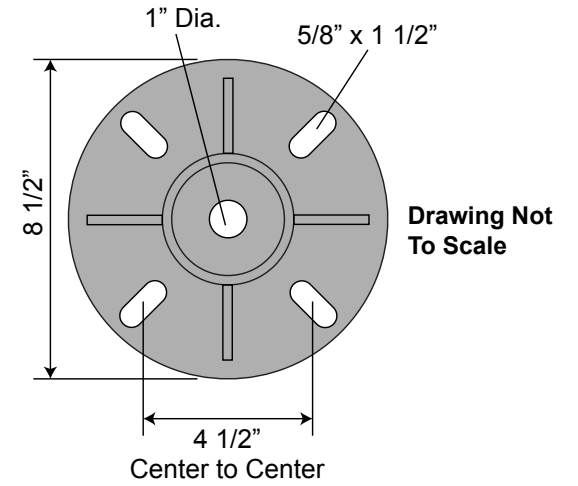

3" O/D Smooth Round Pole Surface Mount Mounting Template and Installation Instructions

MOUNTING PLATE DETAIL

SURFACE MOUNT INSTALLATION DIAGRAM