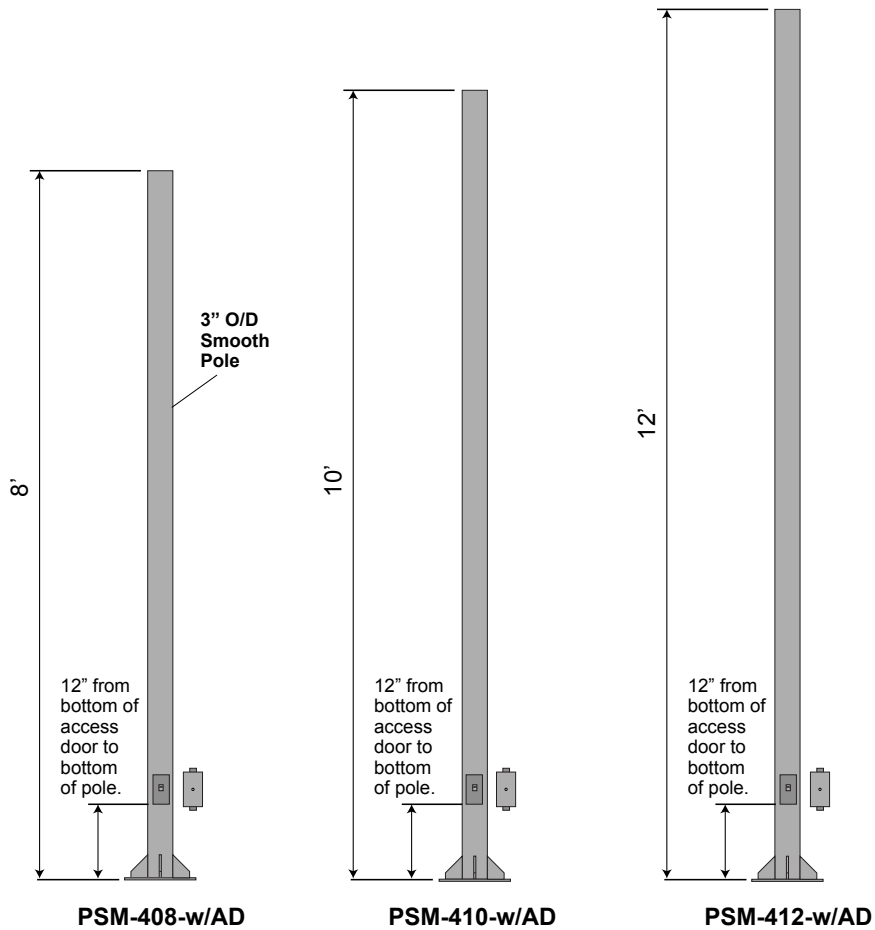

3" O/D Smooth Round Pole Surface Mount Mounting Template and Installation Instructions

MOUNTING PLATE DETAIL

SURFACE MOUNT INSTALLATION DIAGRAM